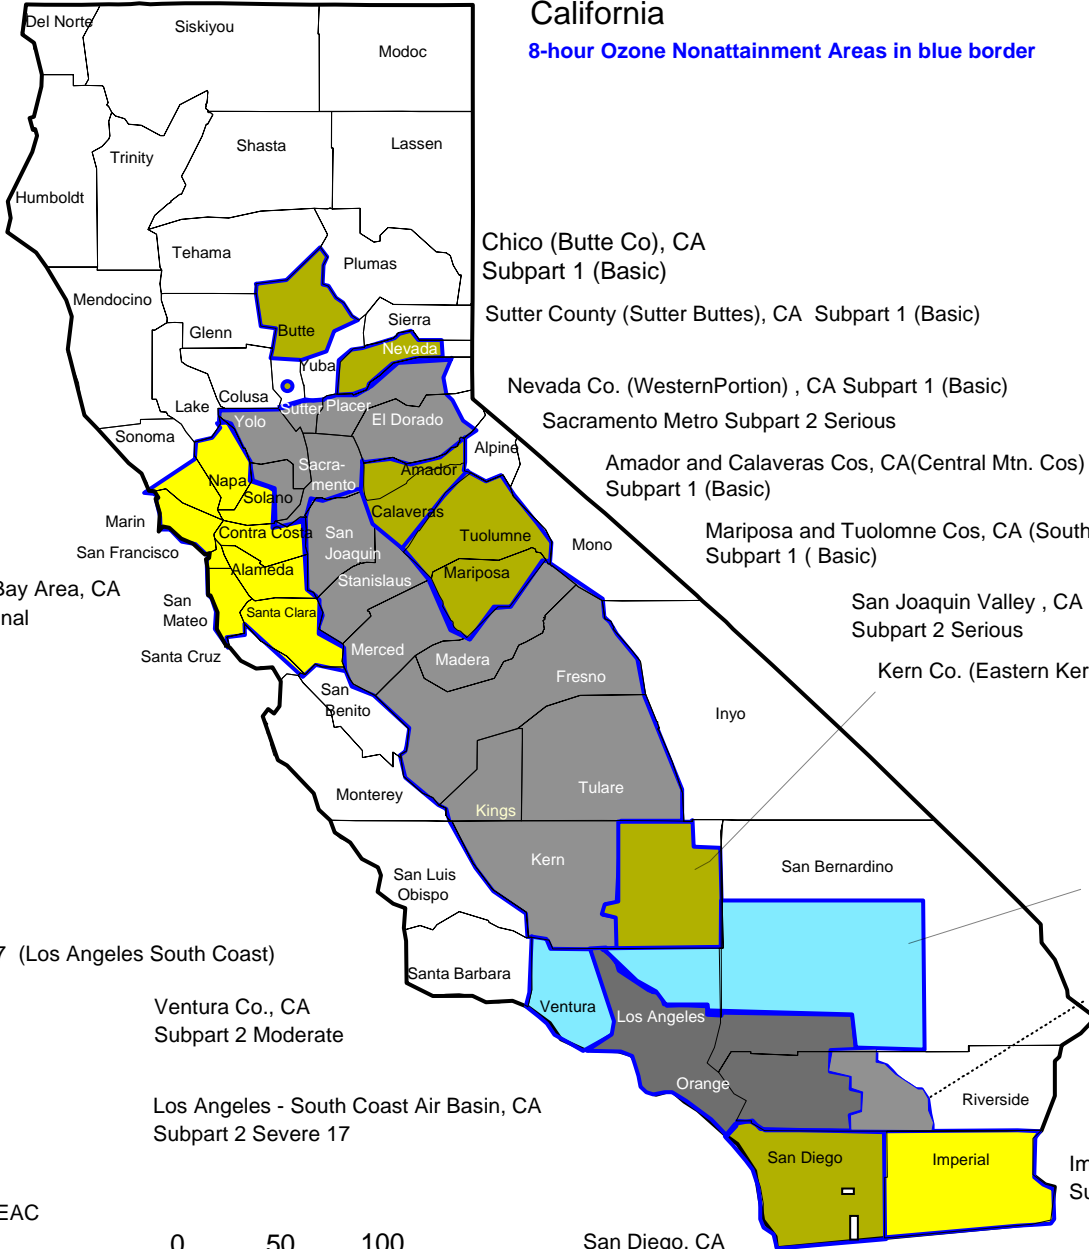

Nevada

California

8-hour Ozone Nonattainment Areas in blue border

Oregon

Chico (Butte Co), CA
Subpart 1 (Basic)

Sutter County (Sutter Buttes), CA Subpart 1 (Basic)

Nevada Co. (Western Portion), CA Subpart 1 (Basic)

Sacramento Metro Subpart 2 Serious

Amador and Calaveras Cos, CA (Central Mtn. Cos)
Subpart 1 (Basic)

Mariposa and Tuolumne Cos, CA (Southern Mtn. Cos)
Subpart 1 (Basic)

San Joaquin Valley, CA
Subpart 2 Serious

Kern Co. (Eastern Kern), CA Subpart 1 (Basic)

Los Angeles- San Bernardino Cos, CA
(Western Mojave)
Subpart 2 Moderate

Riverside Co. (Coachella Valley), CA
Subpart 2 Serious

Imperial Co.
Subpart 2 Marginal

San Diego, CA
Subpart 1 (Basic)
4 Tribal Territories in Attainment

San Francisco Bay Area, CA
Subpart 2 Marginal

Subpart 2 Severe 17 (Los Angeles South Coast)

Subpart 2 Serious

Subpart 2 Moderate

Subpart 2 Marginal