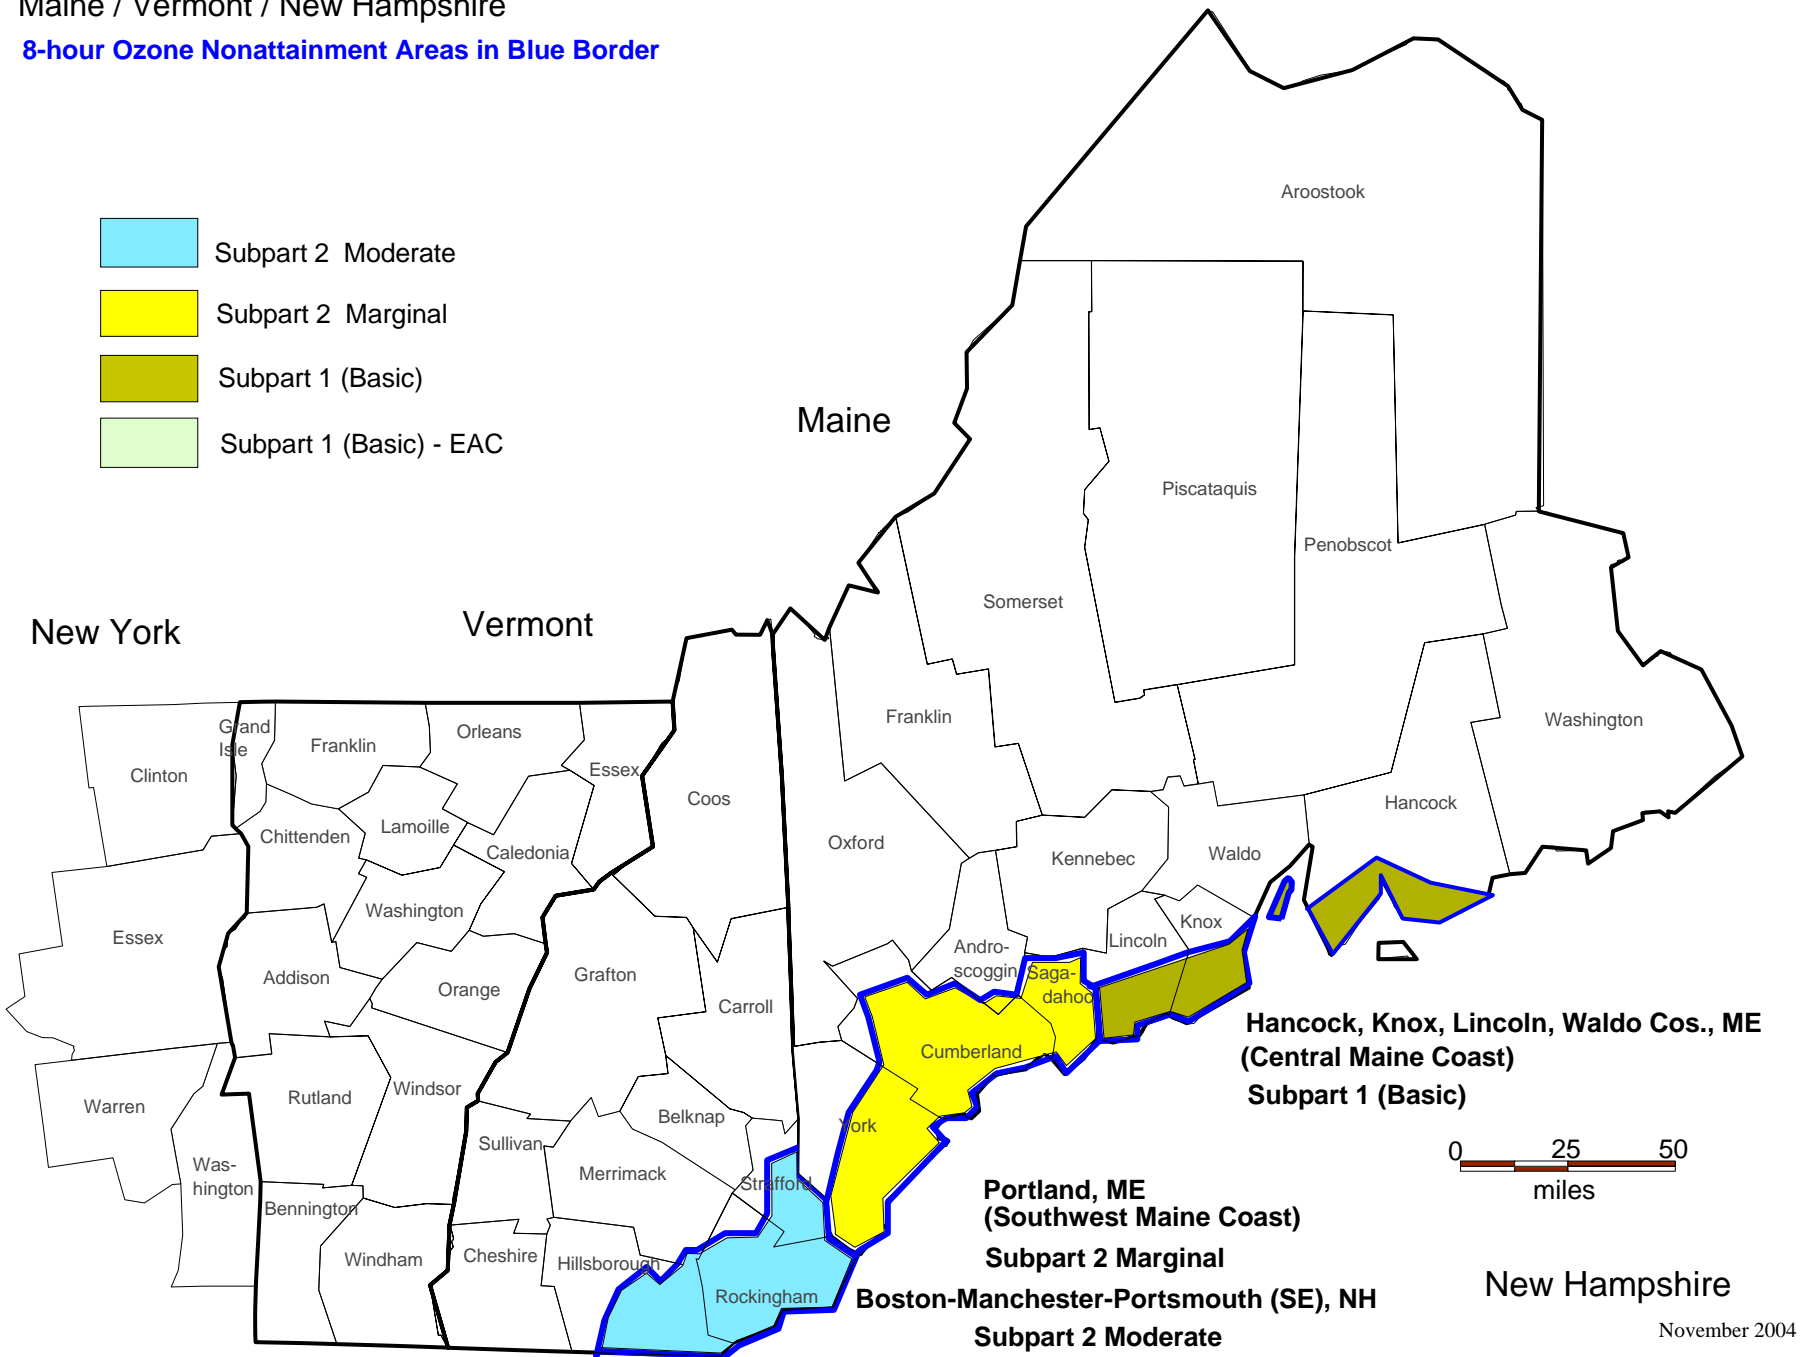

Maine / Vermont / New Hampshire

8-hour Ozone Nonattainment Areas in Blue Border

-  Subpart 2 Moderate
-  Subpart 2 Marginal
-  Subpart 1 (Basic)
-  Subpart 1 (Basic) - EAC

**Hancock, Knox, Lincoln, Waldo Cos., ME
(Central Maine Coast)
Subpart 1 (Basic)**

**Portland, ME
(Southwest Maine Coast)
Subpart 2 Marginal**

**Boston-Manchester-Portsmouth (SE), NH
Subpart 2 Moderate**

New Hampshire