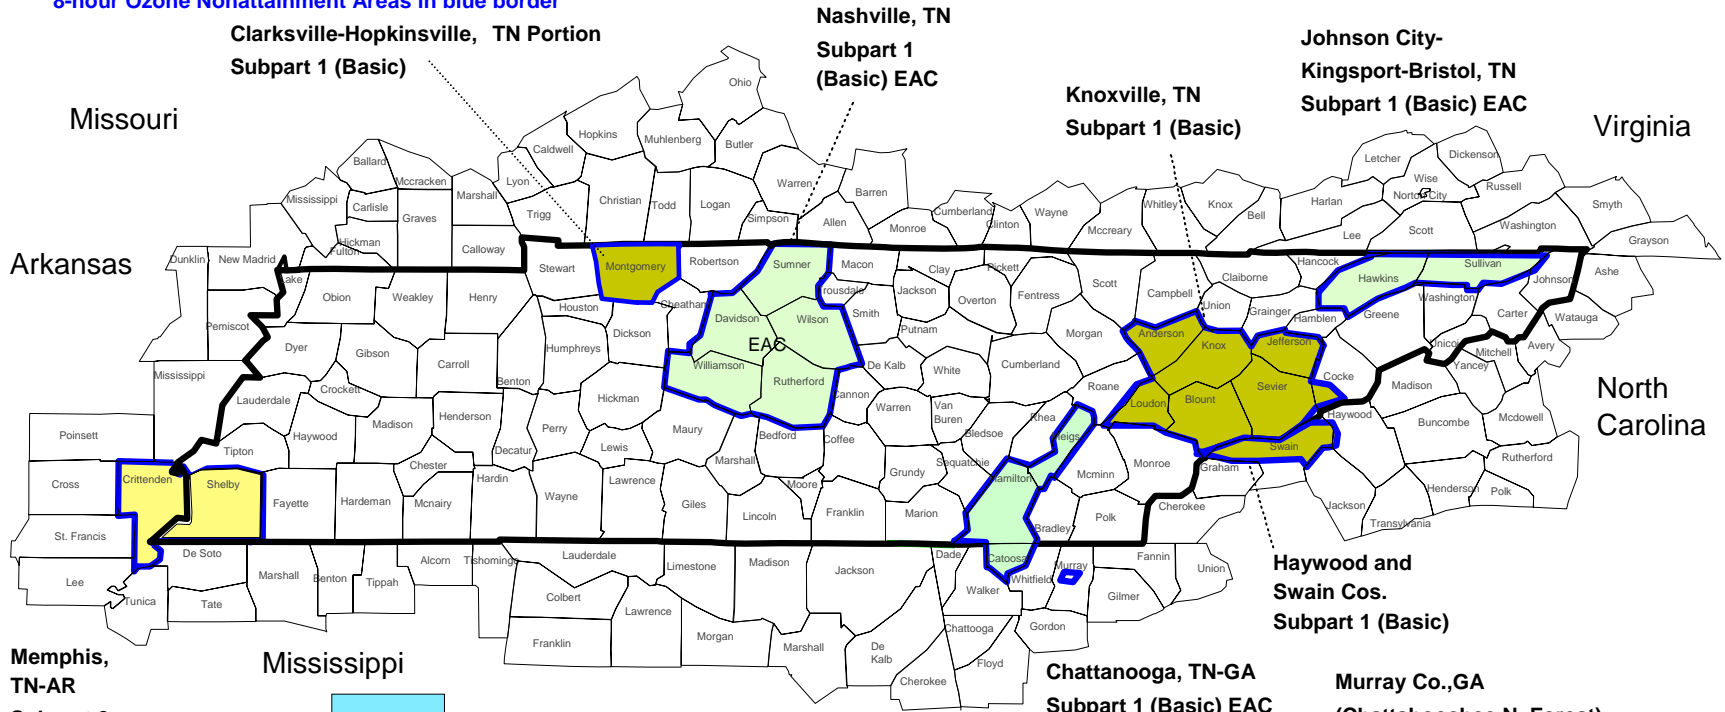

Tennessee

8-hour Ozone Nonattainment Areas in blue border

Memphis, TN-AR
Subpart 2
Marginal

Mississippi

- Subpart 2 Moderate
- Subpart 2 Marginal
- Subpart 1 (Basic)
- Subpart 1 (Basic) - EAC

Alabama

Chattanooga, TN-GA
Subpart 1 (Basic) EAC

Georgia

Murray Co., GA
(Chattahoochee N. Forest)
Subpart 1 (Basic)